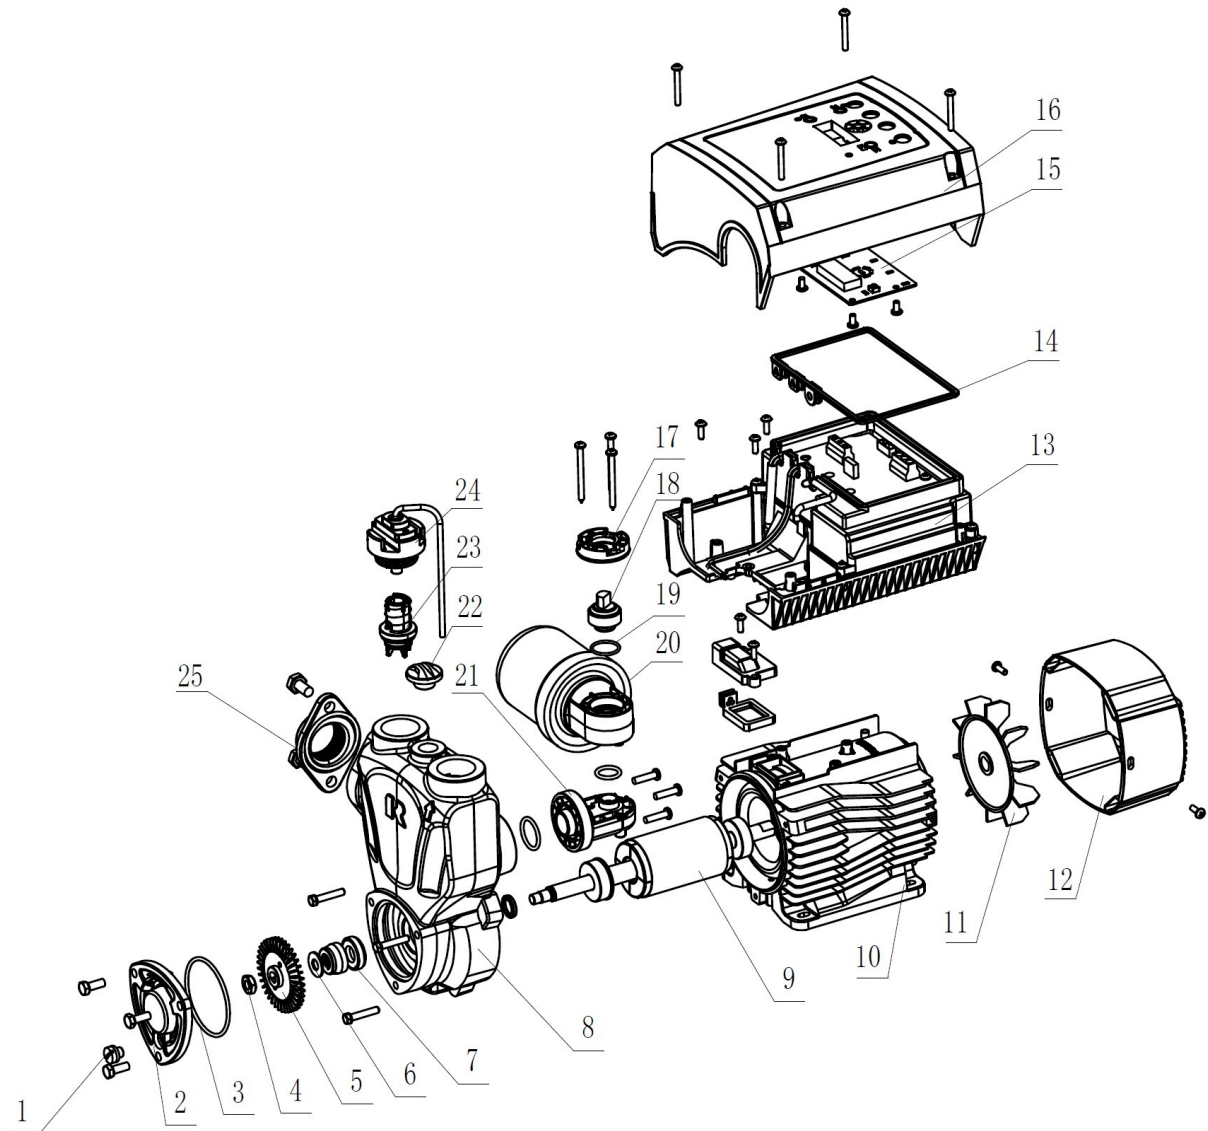

TZB Series

Variable frequency self-priming pump
50/60 Hz

PARTS LIST

EXPLODED VIEW

Part No.	Description	Part No.	Description
1	Nut	14	Seal ring
2	Pump cover	15	Circuit board
3	O-ring	16	Box cover
4	Nut	17	Sensor housing
5	Impeller	18	Pressure sensor
6	Washer	19	O-ring
7	Mechanical Seal	20	Pressure tank
8	Pump body	21	Pump body joint
9	Rotor	22	Injection screw
10	Motor	23	Check valve body
11	Fan	24	Flow sensor
12	Fan cover	25	Inlet Joint
13	Inverter component		